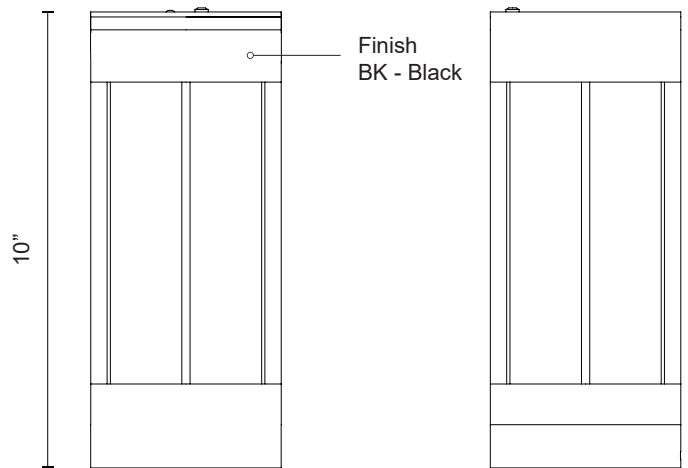

SUARA
EL17610
TABLE LAMP

PROJECT

SPECIFICATION DETAILS

Fixture Dimensions	D4-3/4" x H10"
Wattage	3W
Total Lumens	240lm
Delivered Lumens	150lm*
Voltage	120V
Color Temperature	3000K
CRI (Ra)	90CRI
Optional Color Temps	2700K - 5000K Available, Minimum Order Quantities Apply
Location	Wet
Paint Finish	BK02

* For custom options, consult factory for details.
* For warranty information, please visit www.kuzcolighting.com/warranty

DESCRIPTION

The Suara collection is the perfect outdoor companion for your evening soiree. With a simple, forged aluminum and glass body, this collection suits any design sensibility. The Suara can be charged using solar energy or with charger. Place Suara in direct sunlight with panel facing upwards to charge during the day.

KUZCO

CANADA: 19054 28TH AVENUE - SURREY, BC V3Z 6M3
USA: 3035 E. LONE MOUNTAIN ROAD - LAS VEGAS, NV 89081

WWW.KUZCOLIGHTING.COM

© 2022 KUZCO LIGHTING. ALL RIGHTS RESERVED.

COMMENT